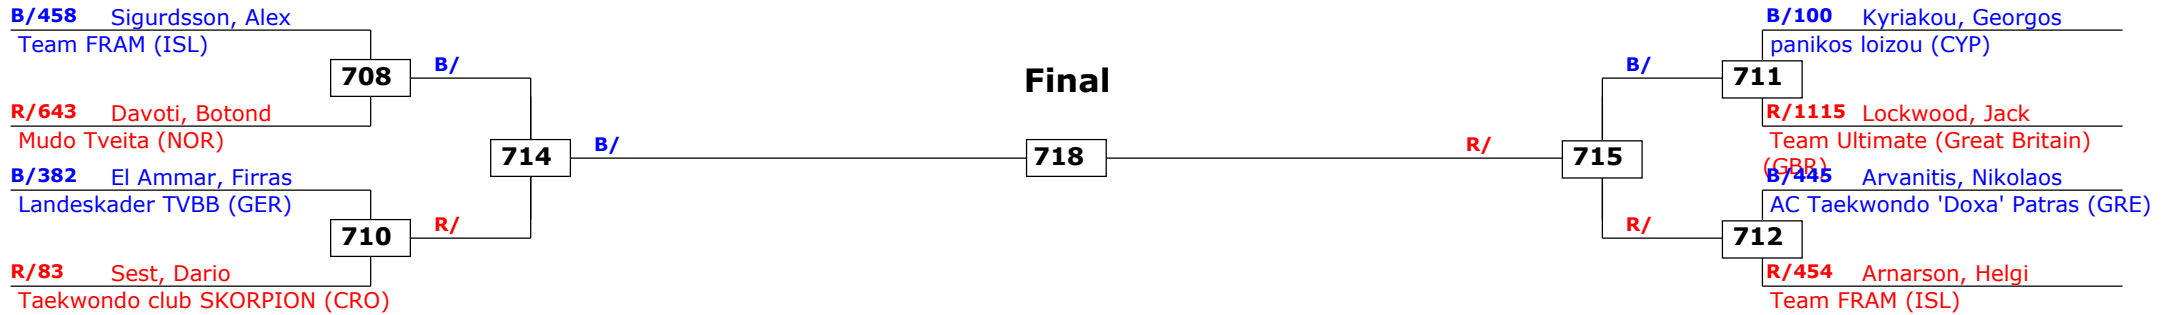

# Trelleborg Open 2012

Trelleborg, Sweden

Tournament date: 11-2-2012 upto 12-2-2012

Cadets Male Adv -53 (Welter)

Active competitors: 8

Competition date: 12-2-2012

Result legend: (PUN) Punishment  
(WDR) Withdrawal (KO) Knock out  
(DSQ) Disqualified (SDP) Sudden death  
(RSC) Ref. stop contest (PTG) Points win (gap)  
(SUP) Superiority (PTF) Points win (normal)