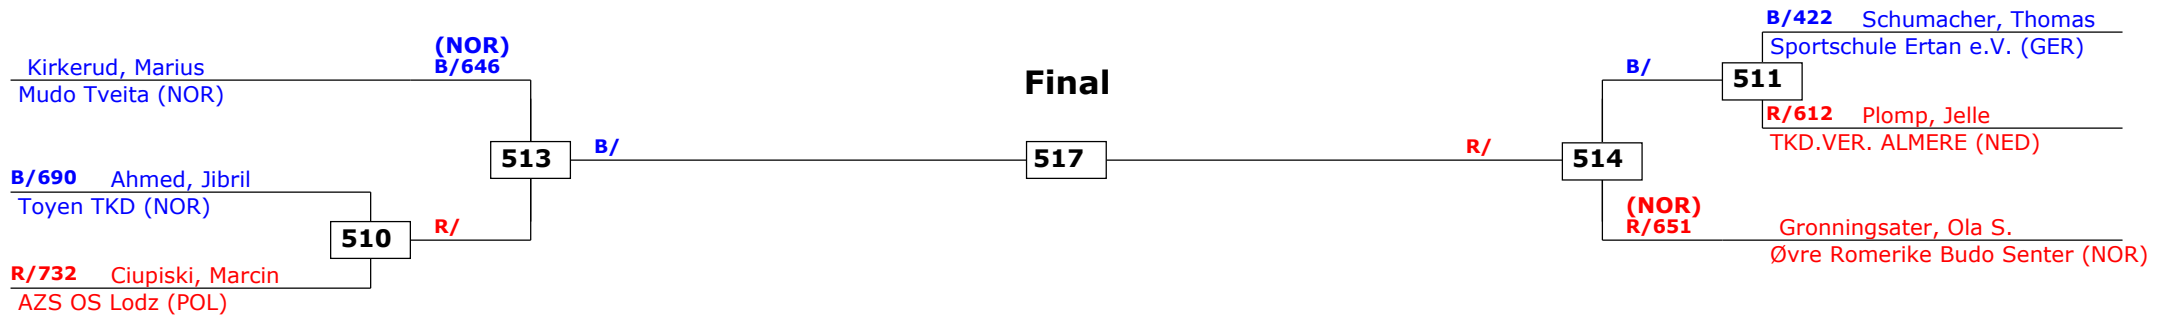

# Trelleborg Open 2012

Trelleborg, Sweden

Tournament date: 11-2-2012 upto 12-2-2012

Cadets Male Adv -57 (Light middle)

Active competitors: 6

Competition date: 12-2-2012

Result legend: (PUN) Punishment  
(WDR) Withdrawal (KO) Knock out  
(DSQ) Disqualified (SDP) Sudden death  
(RSC) Ref. stop contest (PTG) Points win (gap)  
(SUP) Superiority (PTF) Points win (normal)