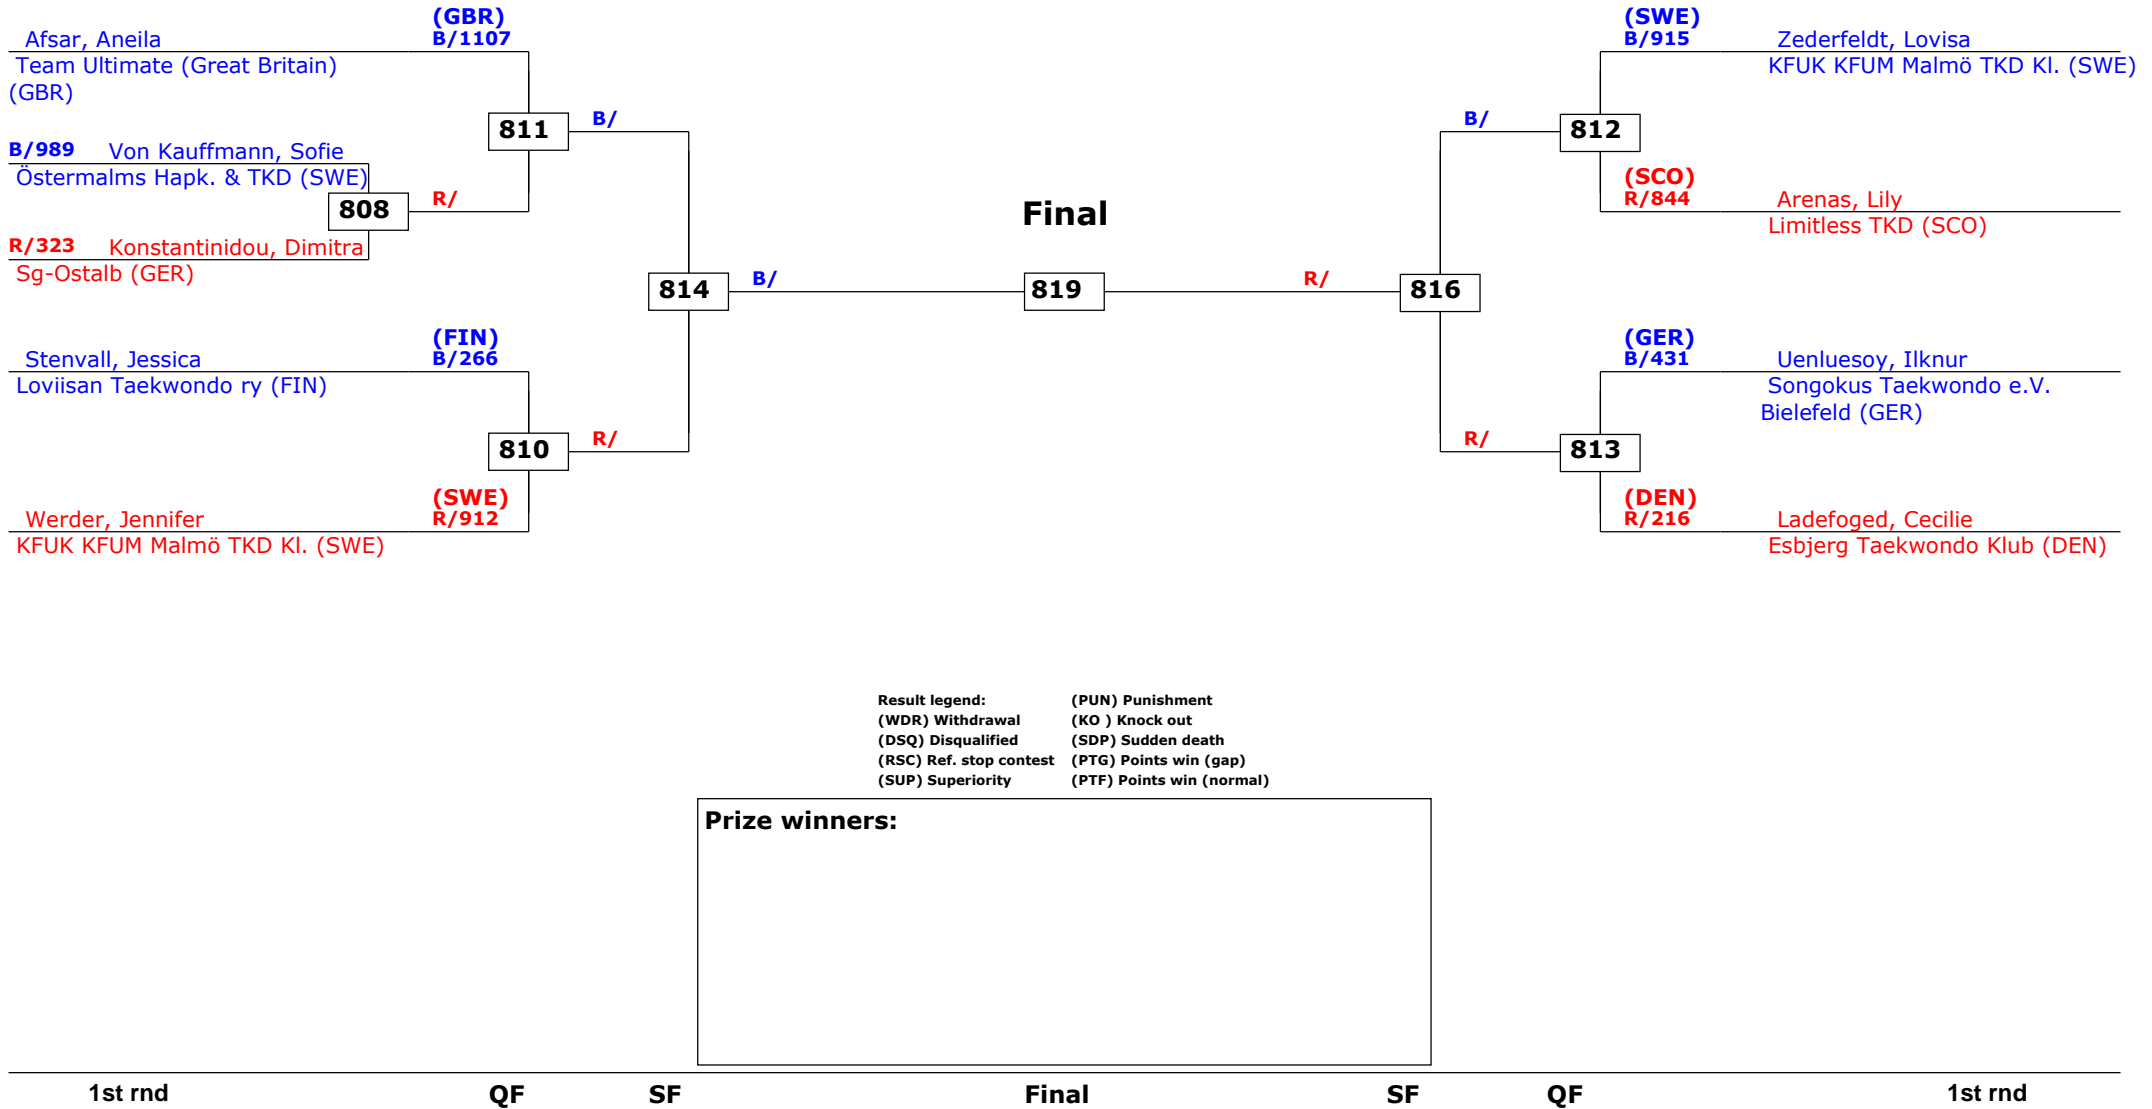

Trelleborg Open 2012
Trelleborg, Sweden
Tournament date: 11-2-2012 upto 12-2-2012
Cadets Female Adv -47 (Welter)
Active competitors: 9
Competition date: 12-2-2012